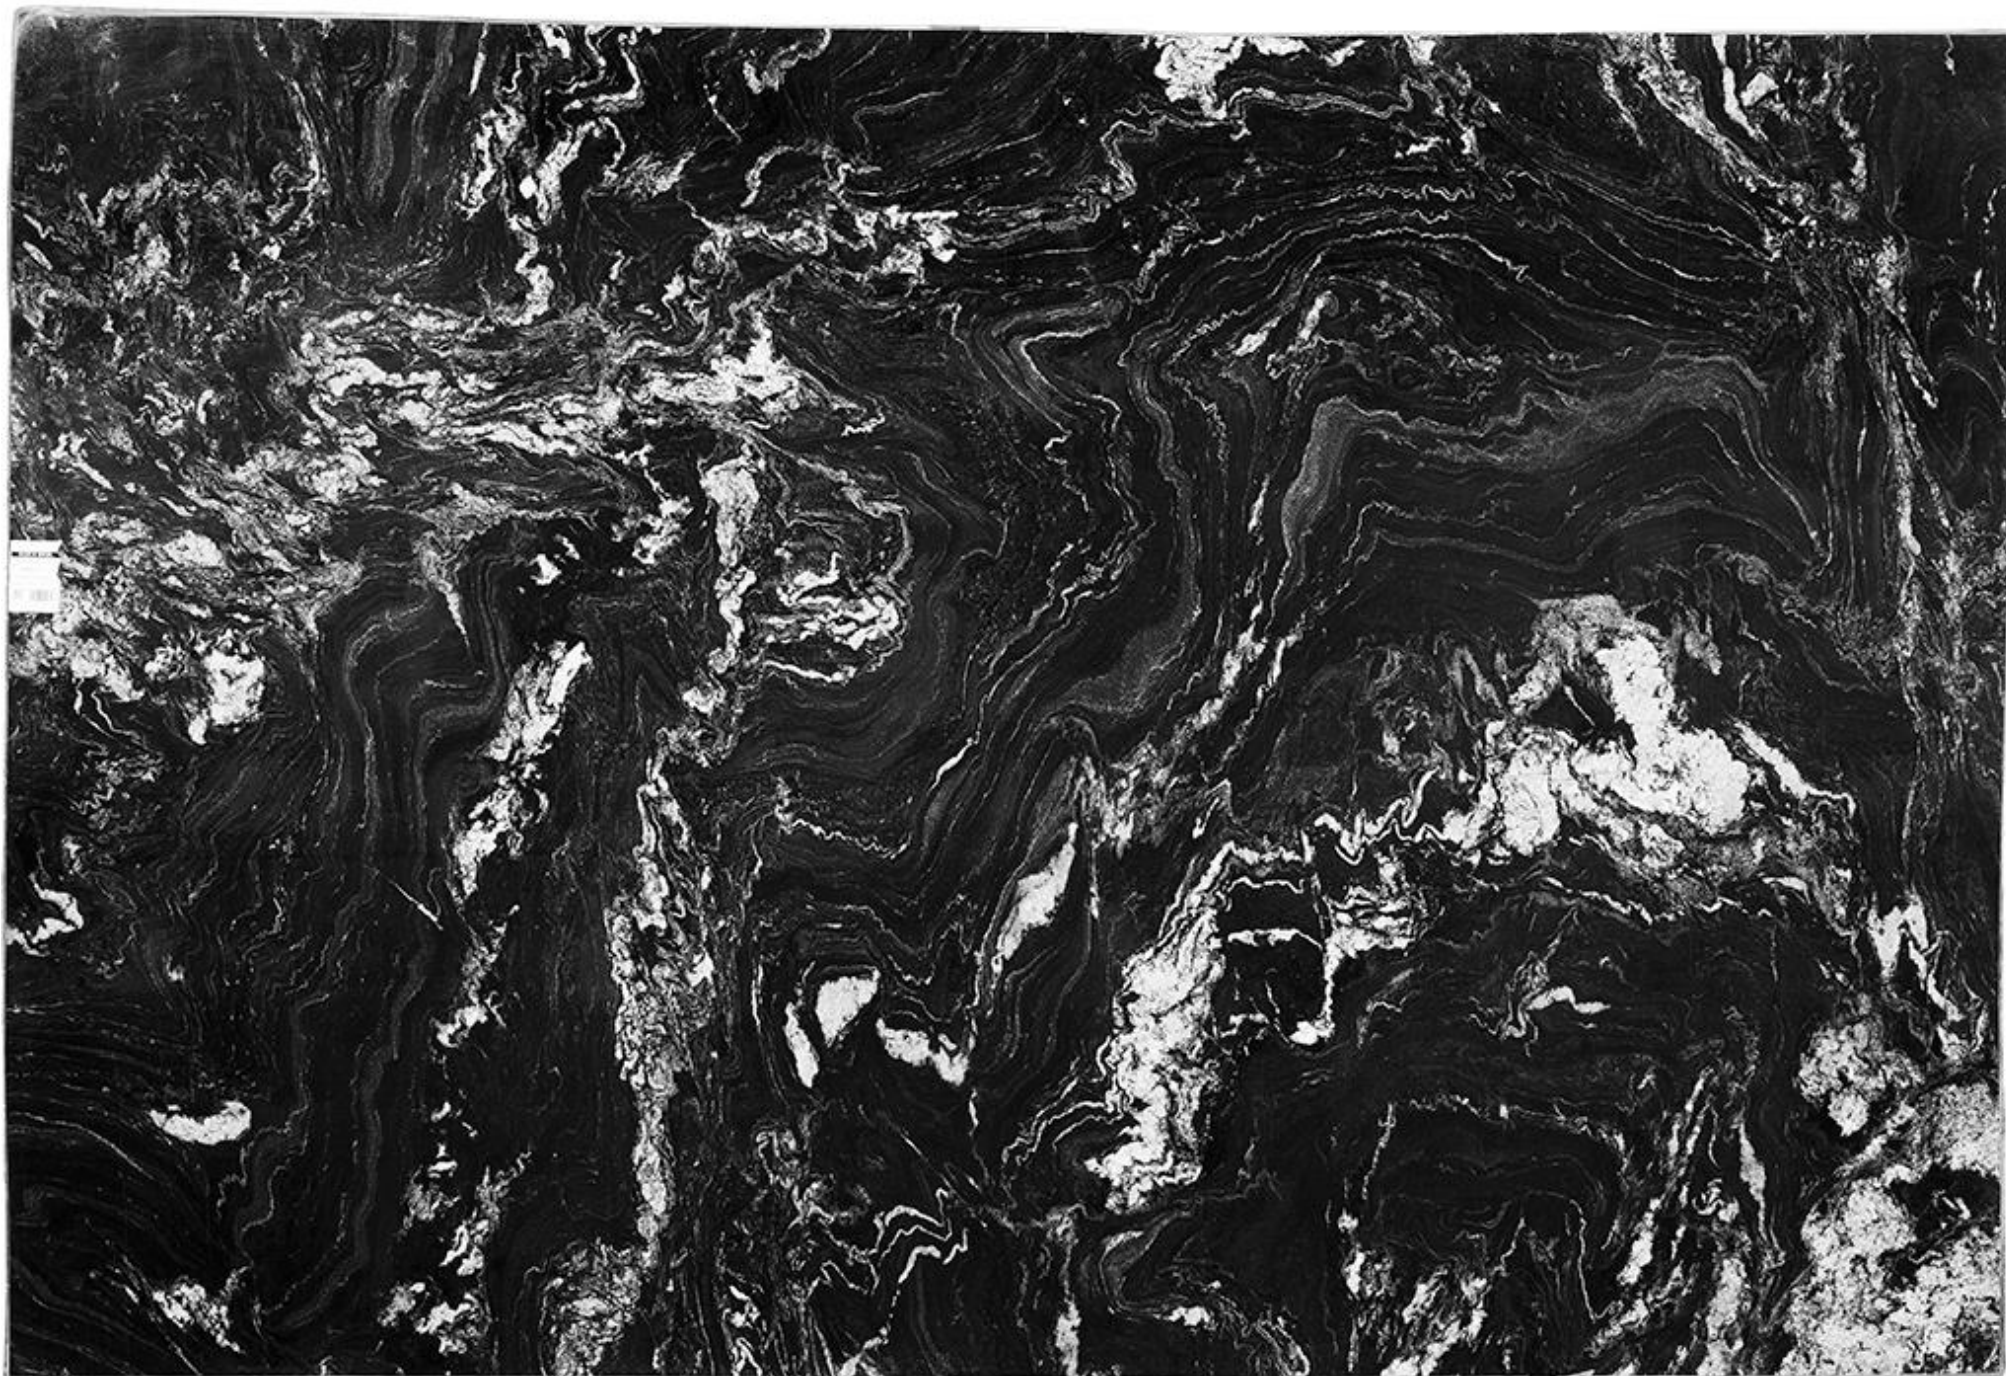

FROM BRAZIL TO THE WORLD

INDEX

EXOTIC LINE

PAGE NUMBER

QUARRIES 01

PRODUCTS

1. VOGUE WHITE	02
2. BLACK AND WHITE	03
3. WHITE GALAXY	05
4. VOGUE PEARL	08
5. WHITE DELICATUS	09
6. BLACK TAURUS	12
7. BLACK FUSION	14
8. BROWN CANYON	16
9. CREMA ROYALE	18
10. GOLDEN GALAXUS	20
11. AMARONE.....	22

BLACK
TAURUS

BLACK
FUSION

GALAXY
WHITE

1. VOGUE WHITE

EXOTIC LINE

2. BLACK AND WHITE

A black and white photograph of a textured surface, possibly a wall or fabric, with a central rectangular label. The texture is dark and grainy, with some lighter, irregular patches. The label is a light-colored rectangle with a thin border, containing the text "BLACK AND WHITE" in a bold, sans-serif font.

BLACK AND
WHITE

3. WHITE GALAXY

(GALAXY WHITE)

EXOTIC LINE

WHITE
GALAXY

Quarry of Origin
Galaxy White

4. VOGUE PEARL

EXOTIC LINE